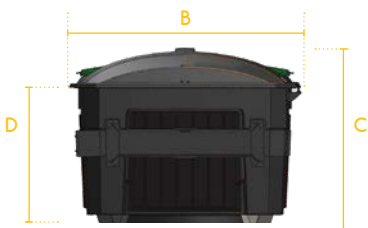

Specification for EarthBin Organics & EarthBinEvent™

Front view

Side view

Top view

Model:	EB260
Capacity/Volume:	4.0 cu. yd. (3000 litres)
Capacity/Weight:	2600 lbs (1200 kg)
Width (A):	80 in. (203 cm)
Length (B):	70 in. (178 cm)
Overall Height (C):	56.3 in. (143 cm)
Load Height (D):	49.4 in. (126 cm)
Waste Feed Opening:	19 x 24 in. (48 x 61 cm)
Organics Feed Opening:	19 x 24 in. (48 x 61 cm)
Cardboard Feed Opening:	6 x 24 in. (15 x 61 cm)
Recyclables Feed Opening:	12 in. (30 cm) Diameter
Weight (Empty):	650 lbs (295 kg)
Configuration:	<ul style="list-style-type: none"> • Rectangular above-ground container
Feed Doors:	<ul style="list-style-type: none"> • Two (2) lockable per container (front & rear) • Feed door struts
Locks:	<ul style="list-style-type: none"> • Two (2) automatic Gravity Latches on main Service Door
Materials:	<ul style="list-style-type: none"> • Rigid roto-molded premium virgin polyethylene bin • Recycled black polyethylene vacuum formed (thermoformed) Service Door & Feed Doors with textured surface finish • Yellow zinc plated steel frame with a Super durable sandtex powder coat finish • Fastened aluminum signage (standard)
Other:	<ul style="list-style-type: none"> • Lifting structure conforms to standard Front Load garbage trucks • Durable & fade resistant; non-warping lids and feed doors • Thermoformed black or brown panels (optional) • 100% Virgin polyethylene ...brown, green, blue, black, grey or yellow feed door (optional) • Feed door lid struts (optional) • Locator base (optional)