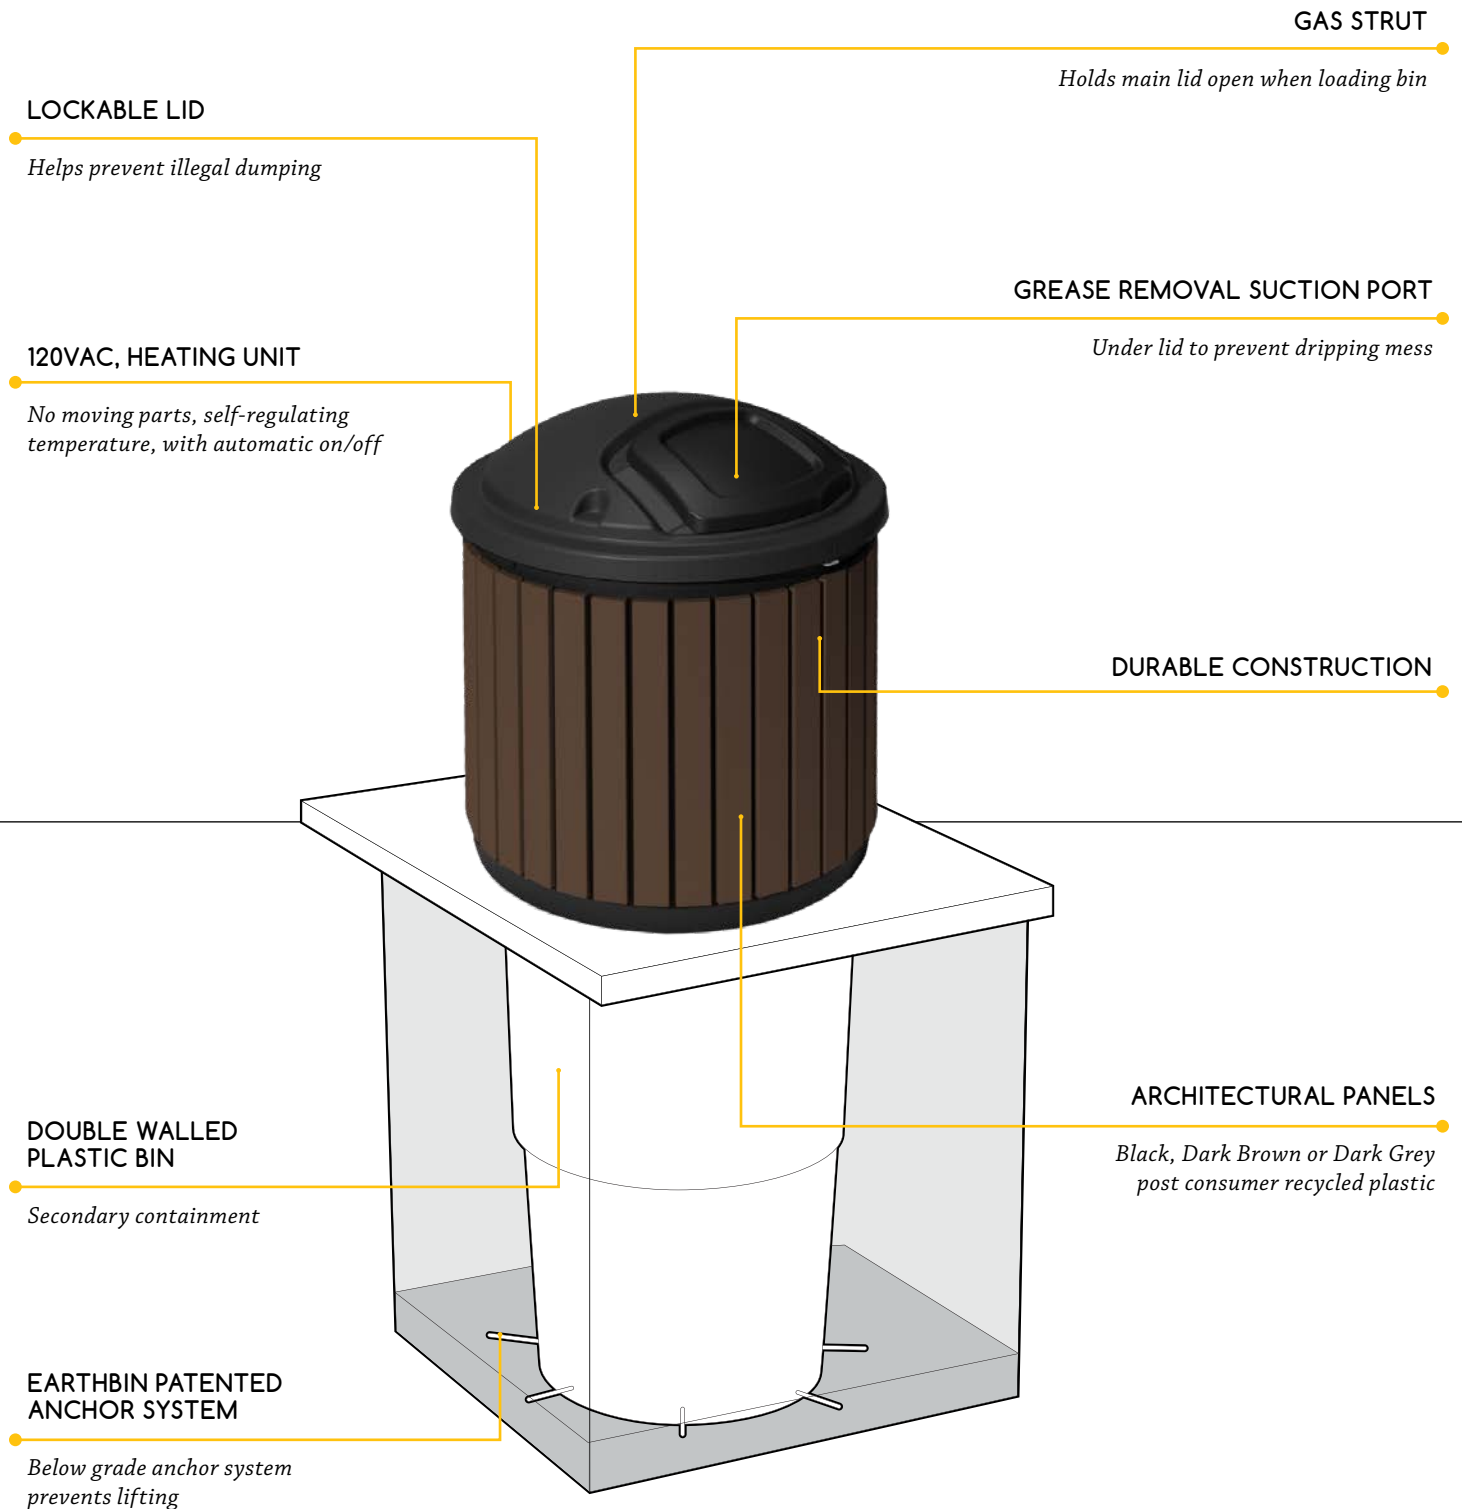

Built green, recyclable, and keeps sites clean.

PEST/ODOUR CONTROL

Superior containment that solves odors and vermin.

SECURITY

Safeguards users, prevents illegal activity and dumping.

EarthBin® Silo™

EB130T

Mixed waste, glass, metal, plastic, & organics

EarthBin® Silo™

EB500T

Mixed waste, paper, cardboard, glass, metal, & plastic

EarthBin® Silo™ Quick Lift System

Quick lift system standard on all models including the rigid sleeve.

Bag
Woven polypropylene
soft bag
5000L

Semi-rigid
Woven polypropylene &
liquid retention plastic
tank (515L)
5000L

1-844-213-BINS (2467) www.earthbin.com

EarthBin® EB130G

Semi-inground containers for used cooking oil collection

PATENT(S) PENDING

Designed in Canada. Made in Canada.

EarthBin[®] Silo[™]

If you have to see, smell, or even think about garbage on your property, you don't have a waste management system.

You have a waste problem.