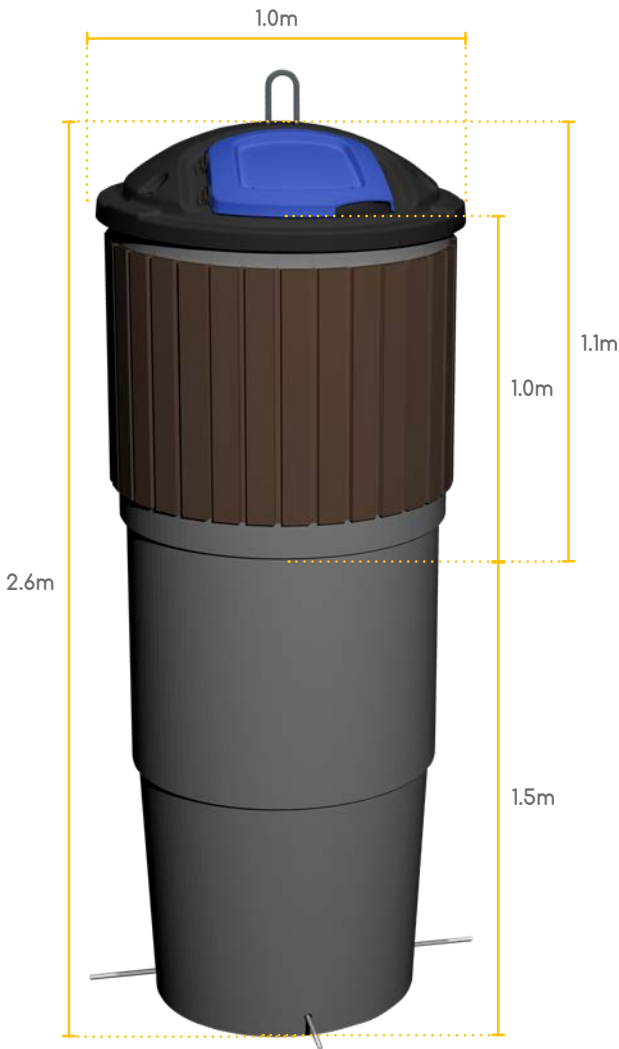

Mixed waste, glass, metal, plastic, & organics

EarthBin® Silo™

EB500T

Mixed waste, paper, cardboard, glass, metal, & plastic

EarthBin® Silo™ Quick Lift System

Quick lift system standard on all models including the rigid sleeve.

Silo available with no lift frame option.

Silo Model EB130T also available with no lift frame.

Lid Options

Thermoformed 100% recycled black polyethylene.

Standard Lid

Cardboard Slot

Small opening (300mm)

Feed Door Colour Options