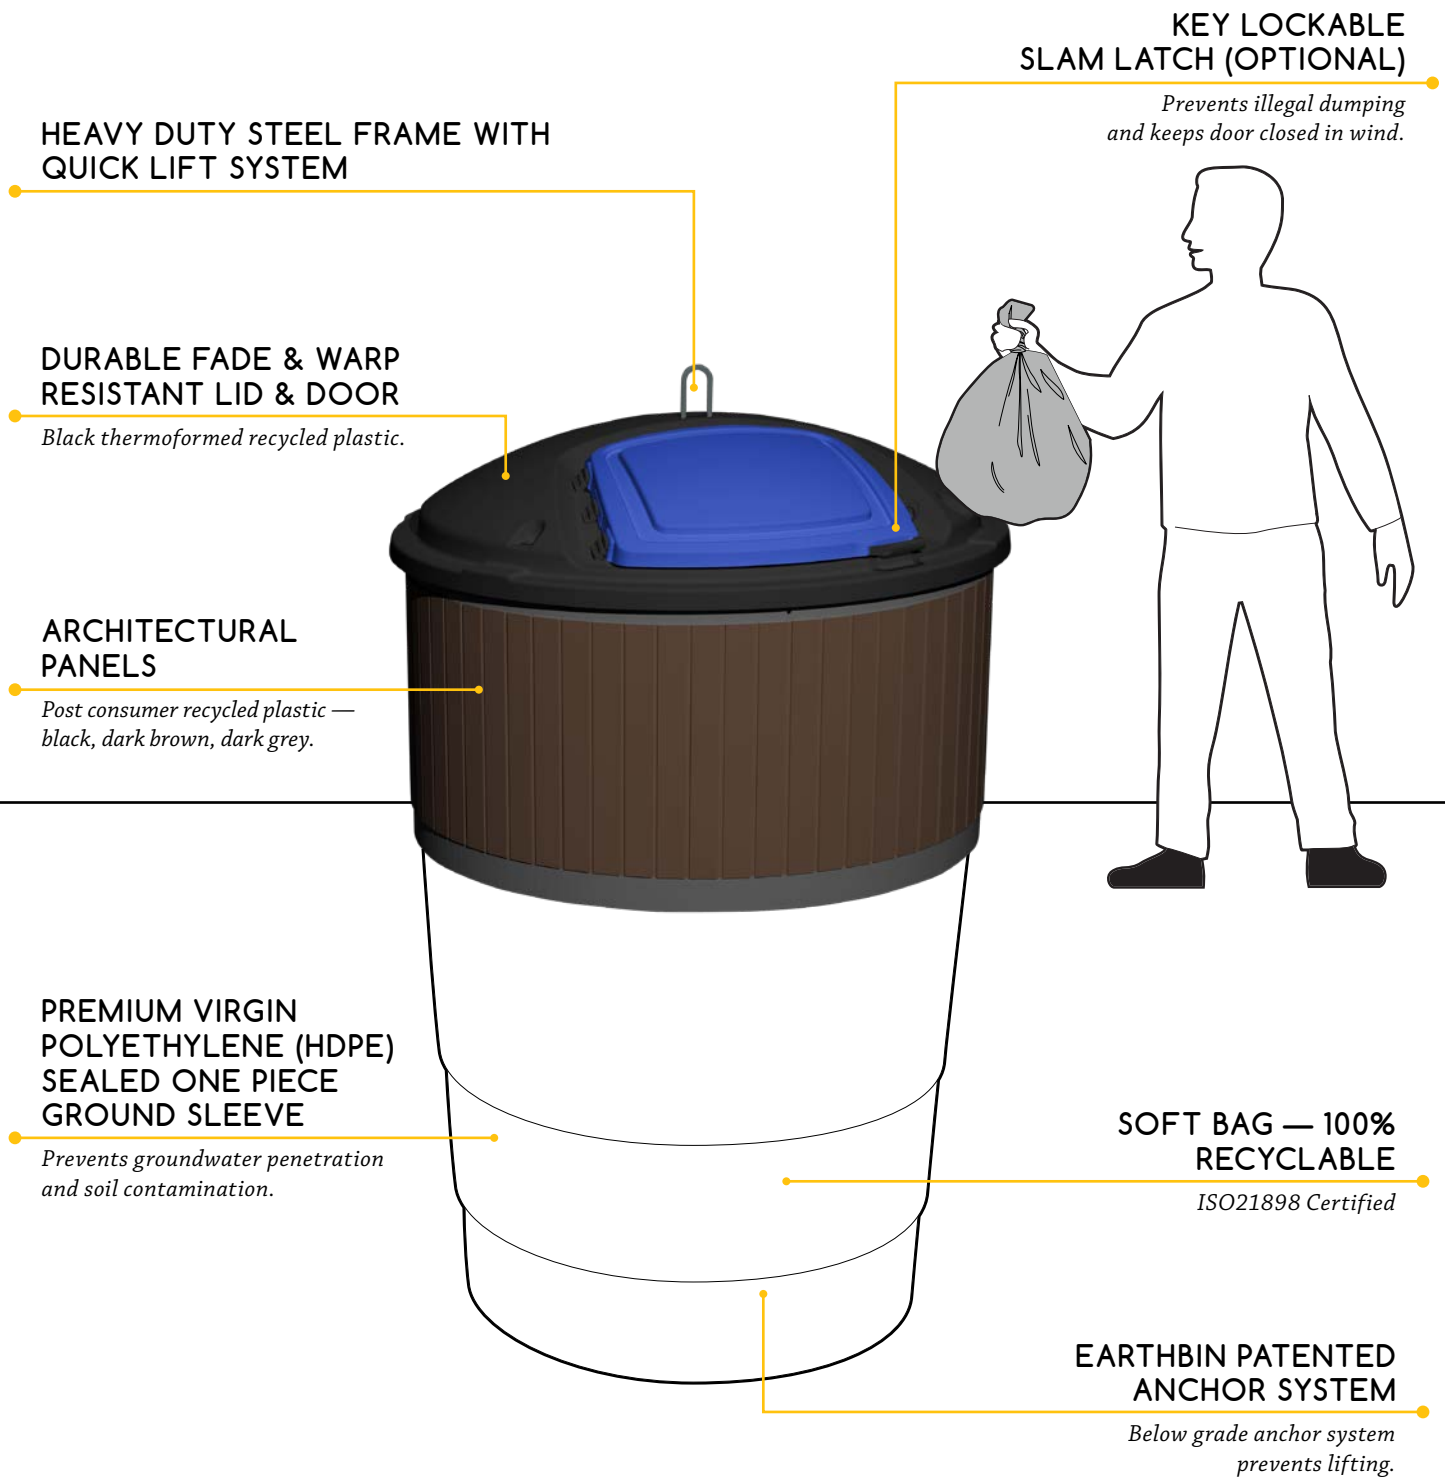

™ EarthBin® Silo™

INVISIBLE NEVER LOOKED SO GOOD™

What makes EarthBin® Silo™ special?

AESTHETICS

Attractive compact, and eliminates enclosures

SITE PLAN INTEGRATION

Smart, saves spaces, and fits anywhere.

SUSTAINABILITY

Mixed waste, glass, metal, plastic, & organics

EarthBin® Silo™

EB500T

Mixed waste, paper, cardboard, glass, metal, & plastic

EarthBin® Silo™ Quick Lift System

Quick lift system standard on all models including the rigid sleeve.

(Model EB130T shown)

Blue EB130T, EB500T

Black EB130T, EB500T

Dark Brown EB130T

Green EB130T

Architectural Panels Colour Options

100% Post-consumer recycled plastic (Other colours available upon request)

Dark Grey

Black

Dark Brown

Container Options

EB 130T

Bag
Woven polypropylene
soft bag
1300L

Semi-rigid
Woven polypropylene &
liquid retention plastic
tank (110L)
1300L

Rigid
Rigid plastic
polyethylene sleeve
800L

EB 500T