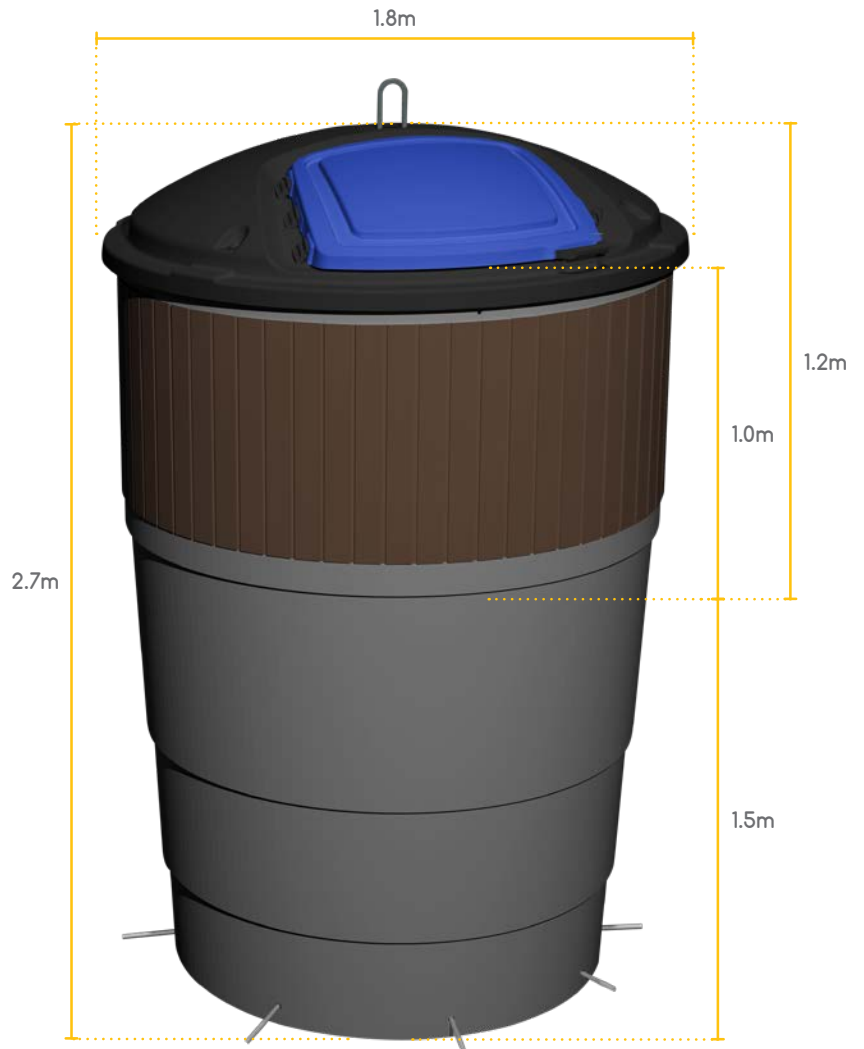

Mixed waste, glass, metal, plastic, & organics

EarthBin® Silo™

EB500T

Mixed waste, paper, cardboard, glass, metal, & plastic

EarthBin® Silo™ Quick Lift System

Quick lift system standard on all models including the rigid sleeve.

Silo available with no lift frame option.

Silo Model EB130T also available with no lift frame.

Lid Options

Thermoformed 100% recycled black polyethylene.

Standard Lid

Cardboard Slot

Small opening (300mm)

Feed Door Colour Options