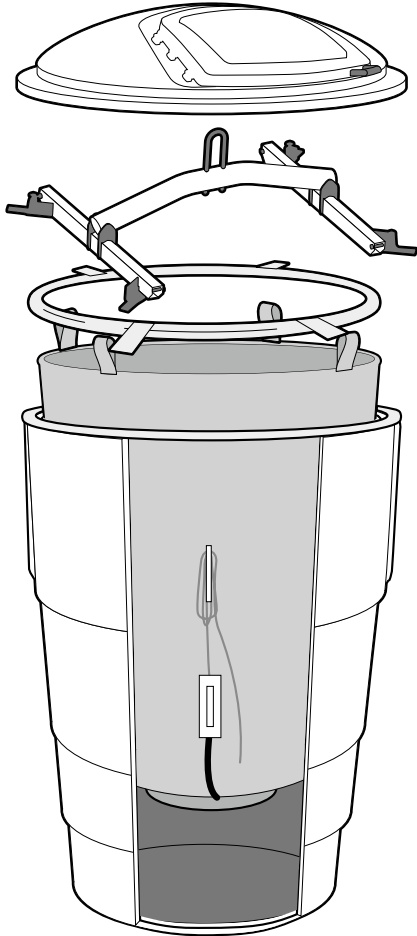

Mixed waste, glass, metal, plastic, & organics

EarthBin® Silo™

EB500T

Mixed waste, paper, cardboard, glass, metal, & plastic

EarthBin® Silo™ Quick Lift System

Quick lift system standard on all models including the rigid sleeve.

Silo available with no lift frame option.

Silo Model EB130T also available with no lift frame.

Lid Options

Thermoformed 100% recycled black polyethylene.

Standard Lid

Cardboard Slot

Small opening (300mm)

Feed Door Colour Options